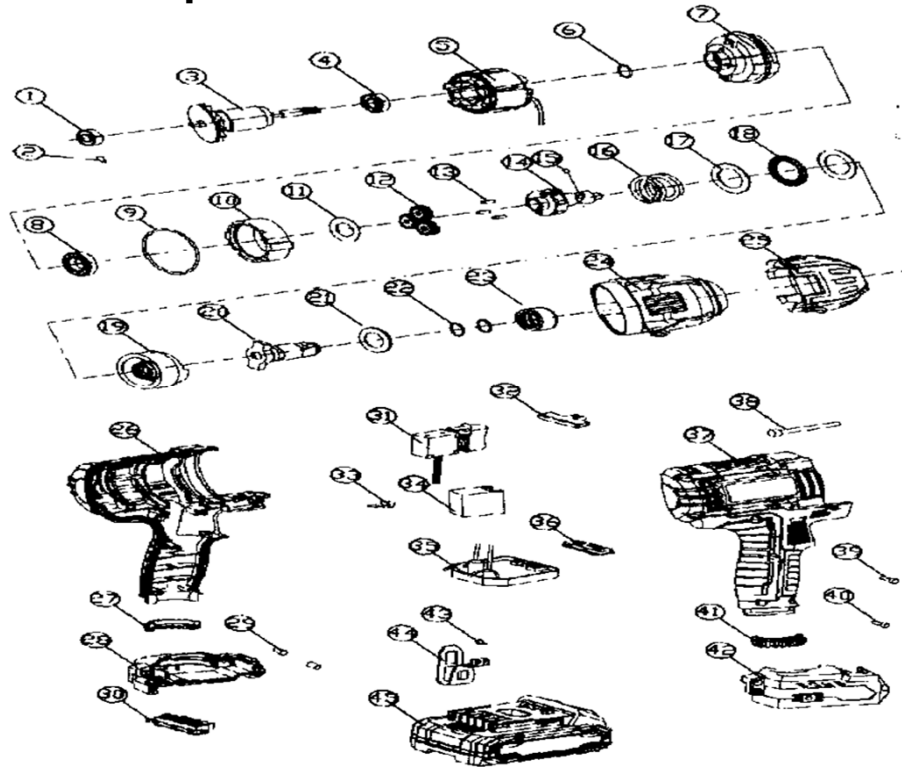

KHAITAN POWER TOOLS

EXPECT THE BEST

KI BC IW 650

650Nm Brushless Impact Wrench

PART NO	PARTS NAME	QTY
3	KI BC IW 650 #3 Rotor	1
7	KI BC IW 650 #7 Fixed hold	1
5	KI BC IW 650 #5 Stator	1
10	KI BC IW 650 #10 Teeth ring	1
12	KI BC IW 650 #12 Planet gear	1
14-19	KI BC IW 650 #14-19 Impact Block Assembly	1
20	KI BC IW 650 #20 T Shaft	1
22-24	KI BC IW 650 #22-24 Gear Box Assembly	1
25	KI BC IW 650 #25 Heat proof sleeve	1
26+37	KI BC IW 650 #26+37 Motor Housing Set	1
27+41	KI BC IW 650 #27+41 ATV sleeve Set	1
31	KI BC IW 650 #31&35 Switch+Controller	1
32	KI BC IW 650 #32 Reversing bar	1
33	KI BC IW 650 #33 Led 8	1
36	KI BC IW 650 #36 Power display board	1
45	20V battery 4.0Ah-Makita	1
	3Ah Charger	1