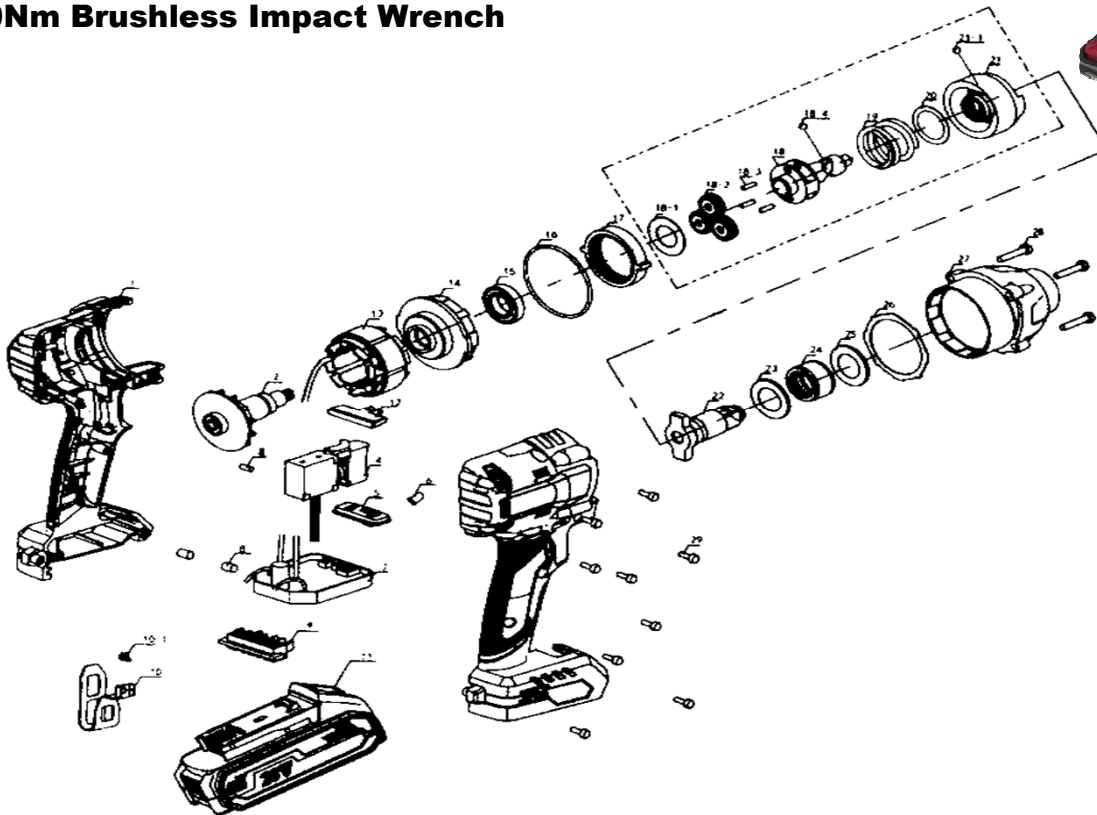

KHAITAN POWER TOOLS

EXPECT THE BEST

KI BC IW 350

350Nm Brushless Impact Wrench

PART NO	PARTS NAME	QTY
1	KI BC IW 350 #1 Motor housing	1
2	KI BC IW 350 #2 Armature	1
4	KI BC IW 350 #4 Switch	1
5	KI BC IW 350 #5 Speed knob	1
6	KI BC IW 350 #6 Led light	1
7	KI BC IW 350 #7 Brushless controller	1
8	KI BC IW 350 #8 Anti-vibration pillar	2
11	20V 2Ah Battery Pack	1
12	KI BC IW 350 #12 Reversing bar	1
13	KI BC IW 350 #13 Stator	1
14	KI BC IW 350 #14 Rear cover of gear box	1
16	KI BC IW 350 #16 Oil seal	1
17	KI BC IW 350 #17 Ring gear	1
18 to 21-1	KI BC IW 350 #18 to 21-1 Impact Block Assembly	1
22	KI BC IW 350 #22 T- Shaft	1
23	KI BC IW 350 #23 Washer	1
24	KI BC IW 350 #24+25+27 Gear Box Assembly	1
26	KI BC IW 350 #26 Ring gear washer	1
	3Ah Charger	1